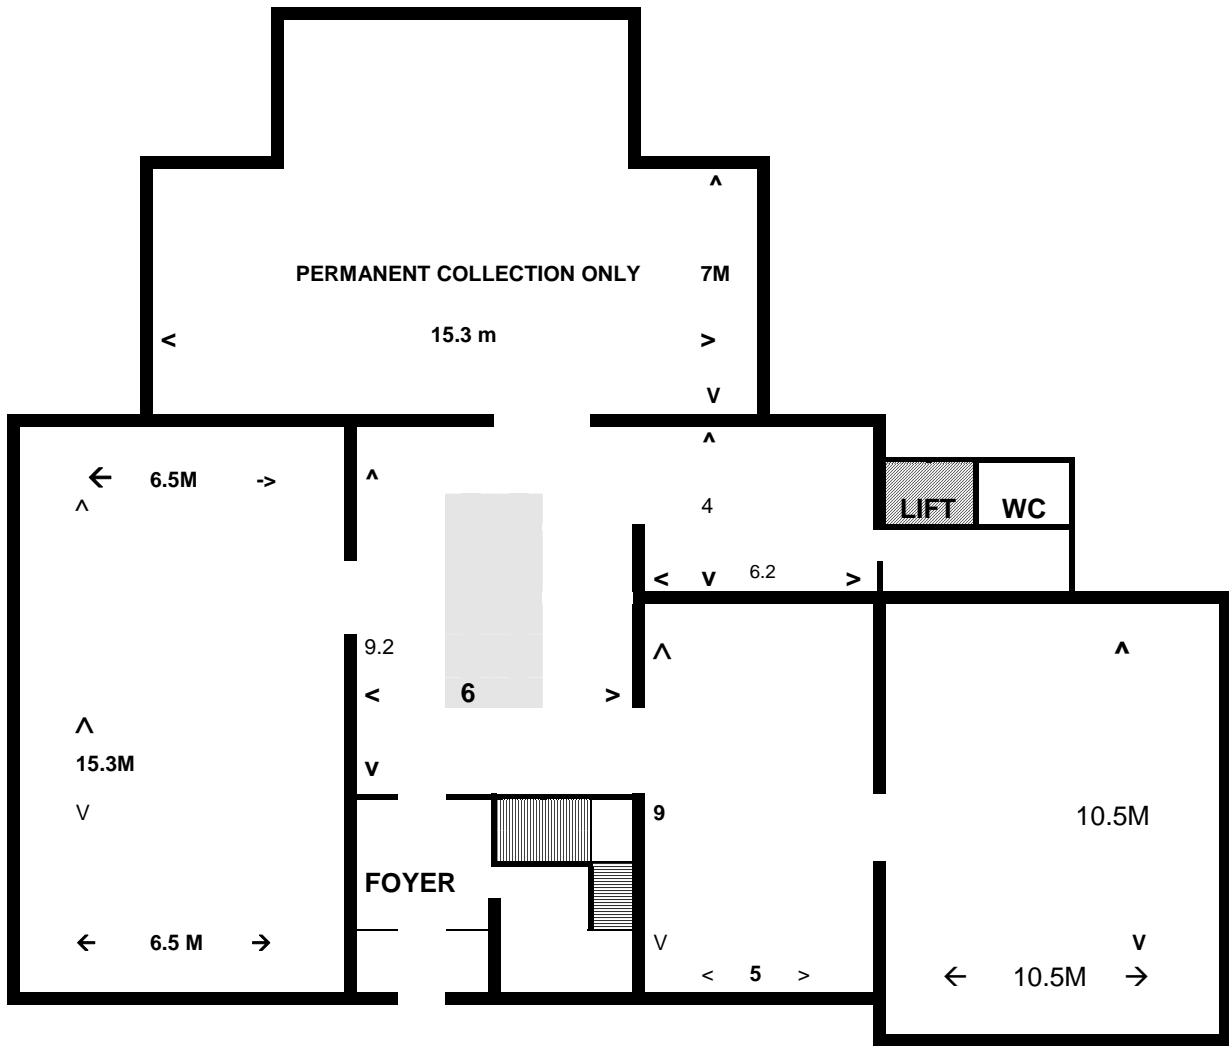

LIMERICK CITY GALLERY OF ART

CARNEGIE BUILDING - PERY SQUARE - LIMERICK

T 061 310 633 - F 061 310228 - E artgallery@limerickcity.ie

ENTRANCE
PERY SQUARE

GROUND FLOOR
Height (12') 3.66M

FIRST FLOOR

Height: 3.05-3.35 M
Atrium Height: 2.00M