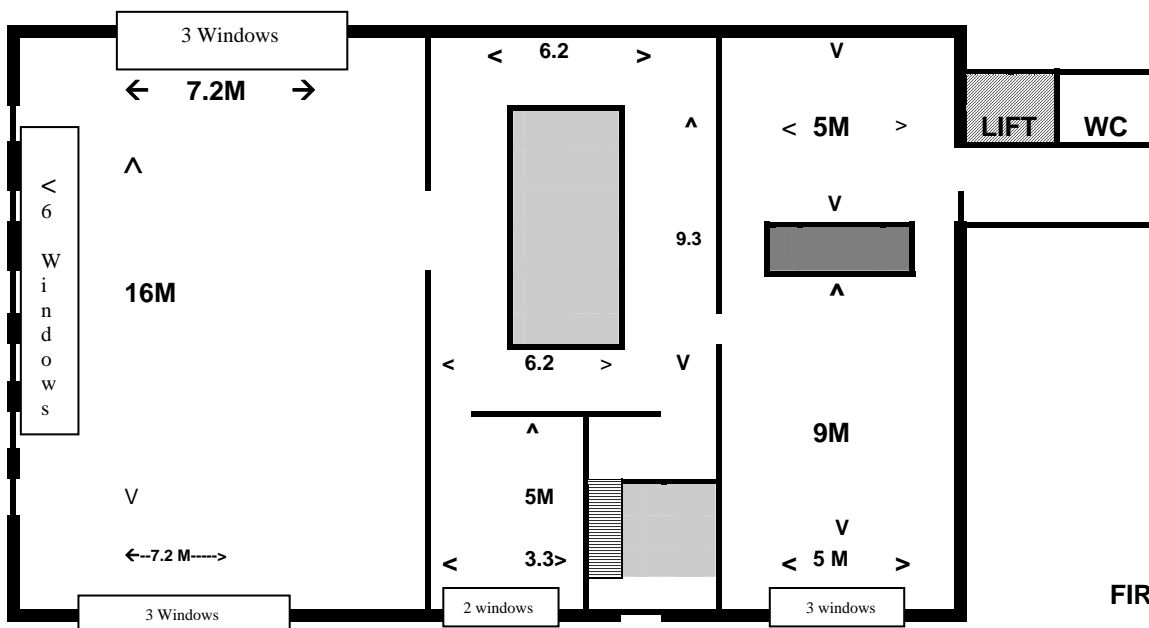

LIMERICK CITY GALLERY OF ART

CARNEGIE BUILDING - PERY SQUARE - LIMERICK

T 061 310 633 - F 061 310228 - E artgallery@limerickcity.ie

ENTRANCE
PERY SQUARE

GROUND FLOOR
Height (12') 3.66M

FIRST FLOOR

Height: 3.05-3.35 M
Atrium Height: 2.00M